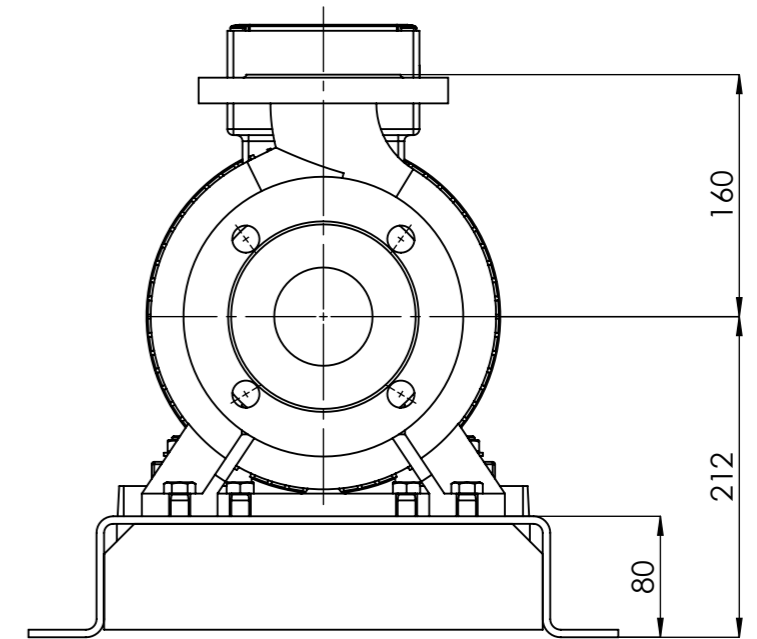

# NHVe.50-125 [4,0 kW] n= 2900 obr/min

NHVe.50-125

4,0kW/2900 rpm

112-2

HYDRO-VACUUM s.a.

Grudziądz  
Ul. Droga Jeziorna 8