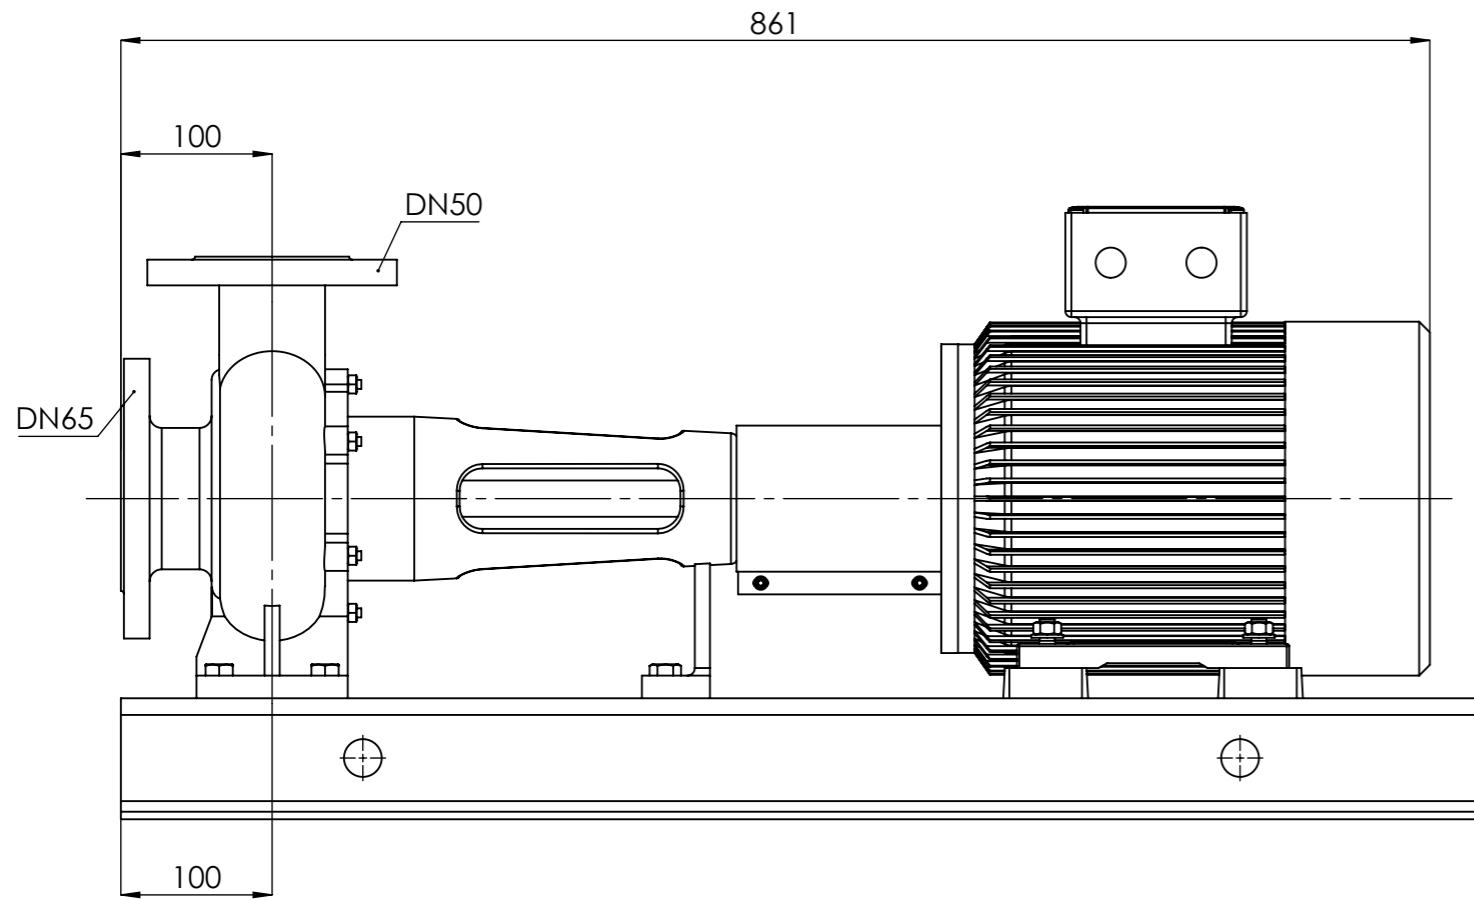

# NHVe.50-125 [4,0 kW] n= 2900 obr/min

NHVe.50-125

4,0kW/2900 rpm

112-2

HYDRO-VACUUM s.a.

Grudziądz  
Ul. Droga Jeziorna 8