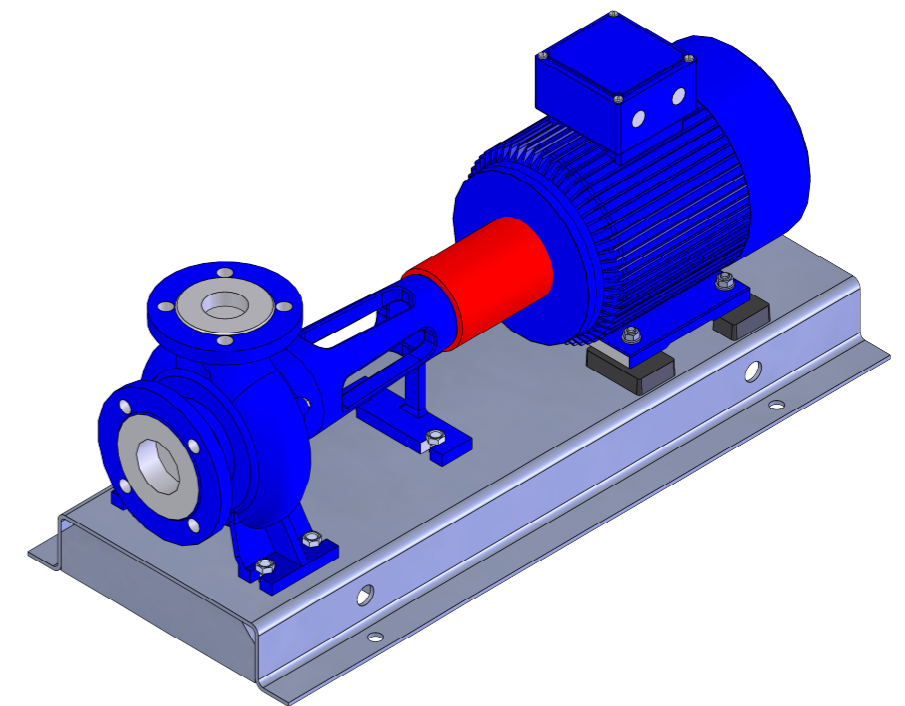

# NHVe.50-125 [4,0 kW] n= 2900 obr/min

NHVe.50-125

4,0kW/2900 rpm

112-2

HYDRO-VACUUM s.a.

Grudziądz  
Ul. Droga Jeziorna 8