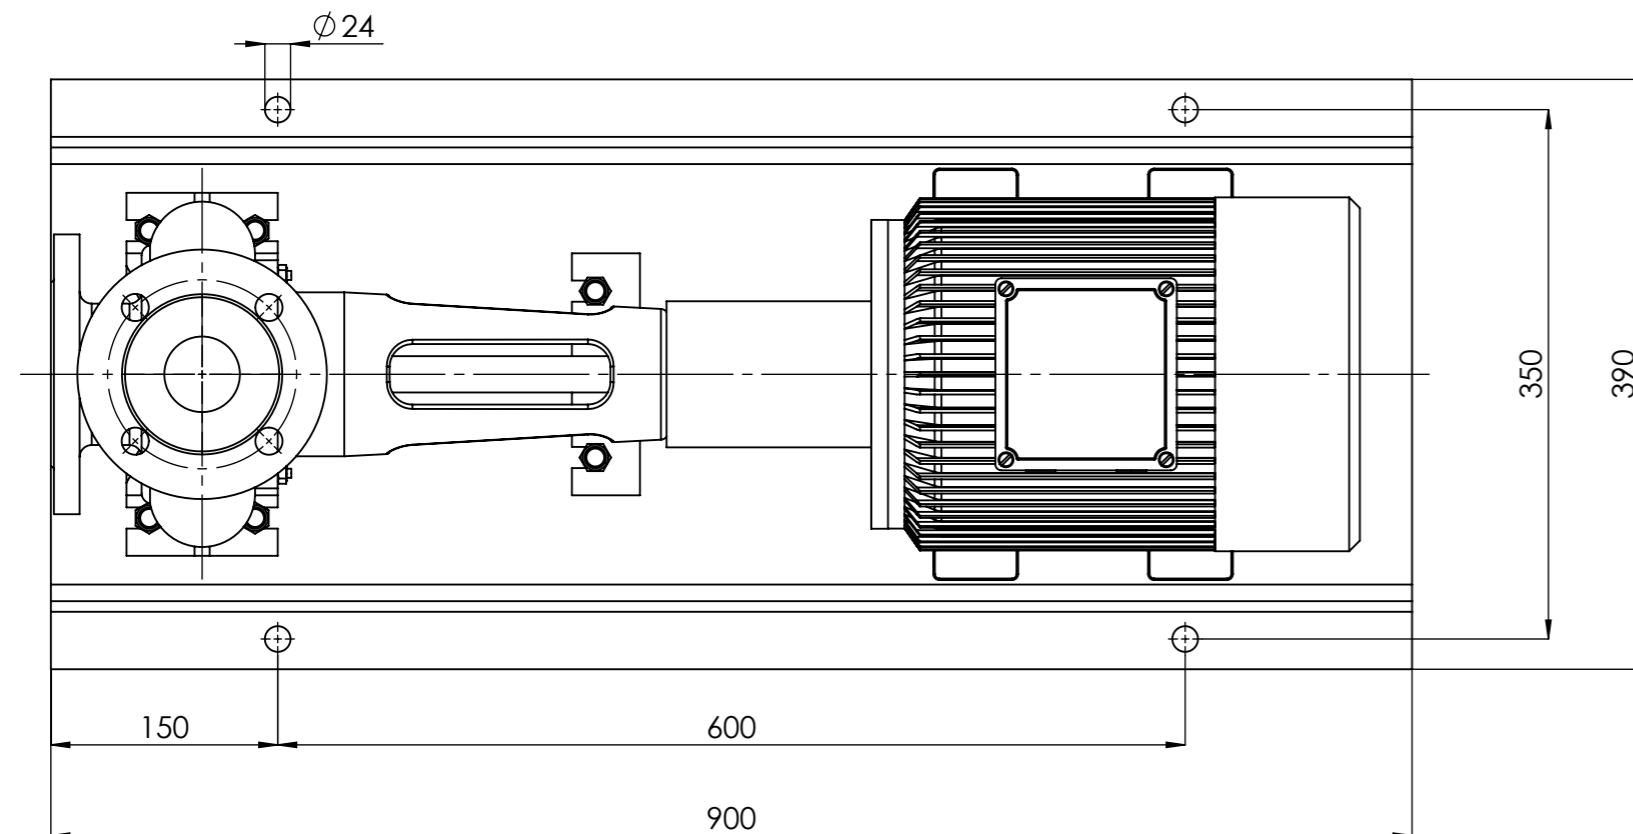

# NHVe.50-125 [4,0 kW] n= 2900 obr/min

NHVe.50-125

4,0kW/2900 rpm

112-2

HYDRO-VACUUM s.a.

Grudziądz  
Ul. Droga Jeziorna 8